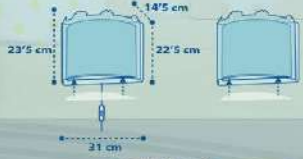

2 x 15W max.
LED - E-27

A 76118 B