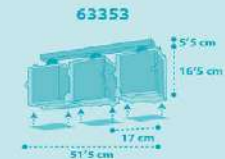

1 x 15W máx.
LED - E-27