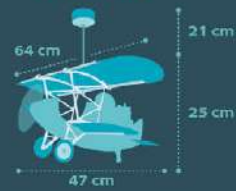

# little PLANES

54542  
Crocodile Plane

54572  
Teddy Plane

54602  
Lion Plane

1 x 15W max.  
LED - E-27 - Not included

color  
light

get some color in your life

color  
light