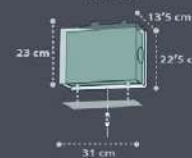

3 x 15W max.
LED - E-27

A
74558

1 x 15W max.
LED - E-27

B