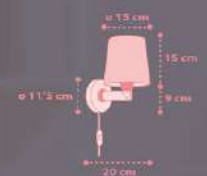

# Star light

822115

1 x 5W max.  
LED - E-14

822125

1 x 15W max.  
LED - E-27

822165

2 x 15W max.  
LED - E-27

A  
822195