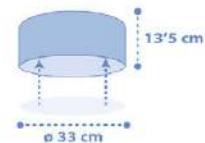

2 x 15W máx.
LED · E-27

42006T