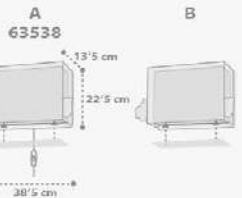

63531

1 x 0.5W max.
LED - E-14

63532

1 x 1.5W max.
LED - E-27

63536

2 x 1.5W max.
LED - E-27

1 x 1.5W max.
LED - E-27