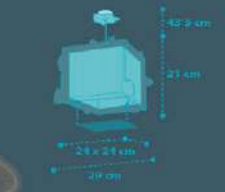

1 x 0W max.
LED - E-14

63352