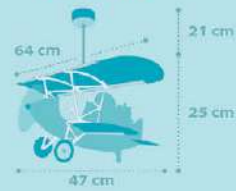

# Little PLANES

**54542 Crocodile Plane**

**54572 Teddy Plane**

**54602 Lion Plane**

1 x 15W máx.  
LED - E-27 - Not included