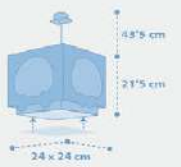

1 x 0W max.
LED - E-14

63162T