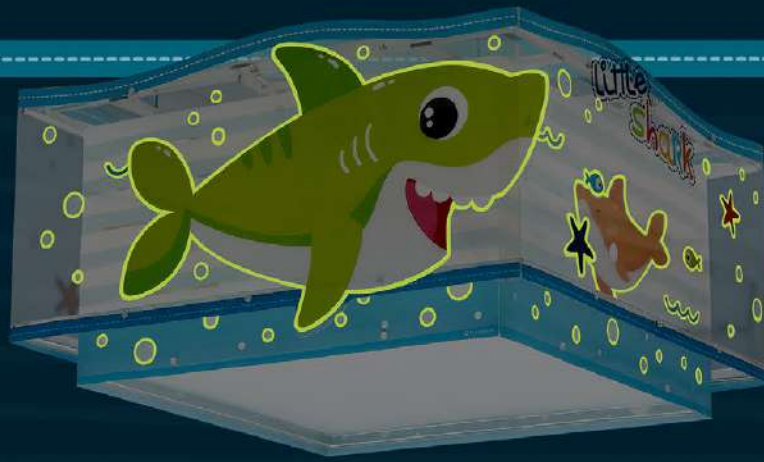

Little Shark

63471
17 cm x 17,5 cm
15 cm
14 cm
12,5 x 12,5 cm
1 x 0,1W máx.
LED - E-14

63472
43,5 cm
23 cm
29,5 x 29,5 cm
1 x 1,5W máx.
LED - E-27

63473
9,5 cm
15 cm
17 cm
53 cm
3 x 1,5W máx.
LED - E-27

63476
10,5 cm
32 cm x 30 cm
2 x 1,5W máx.
LED - E-27

A 63479
13,5 cm x 17 cm
15 cm
11,5 cm
20 cm
1 x 1,5W máx.
LED - E-27

B