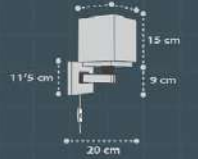

# LITTLE PIXEL

73241

1 x 0W max.  
LED - E-14

73242

1 x 15W max.  
LED - E-27

A  
73249

13.5 x 13.5 cm

1 x 15W max.  
LED - E-27