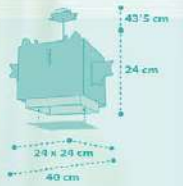

1 x 20W max.
LED - E-14

64382