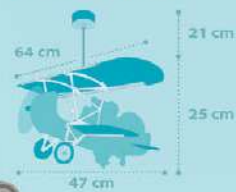

# Little PLANES

**54542 Crocodile Plane**

**54572 Teddy Plane**

**54602 Lion Plane**

1 x 15W máx.  
LED - E-27 - Not included