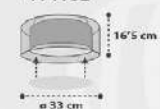

3 x 15W max.
LED - E-27

41416E

2 x 15W max.
LED - E-27