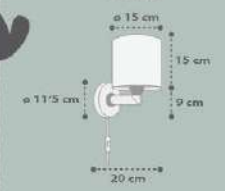

1 x 15W max.
LED - E-27

A
60629

1 x 15W max.
LED - E-27

B