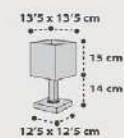

73241

1 x 0W max.
LED - E-14

73242

1 x 15W max.
LED - E-27

A
73249

1 x 15W max.
LED - E-27

B