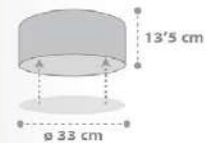

color
light

42006E

2 x 15W máx.
LED · E-27

42006S

2 x 15W máx.
LED · E-27

42006T

2 x 15W máx.
LED · E-27