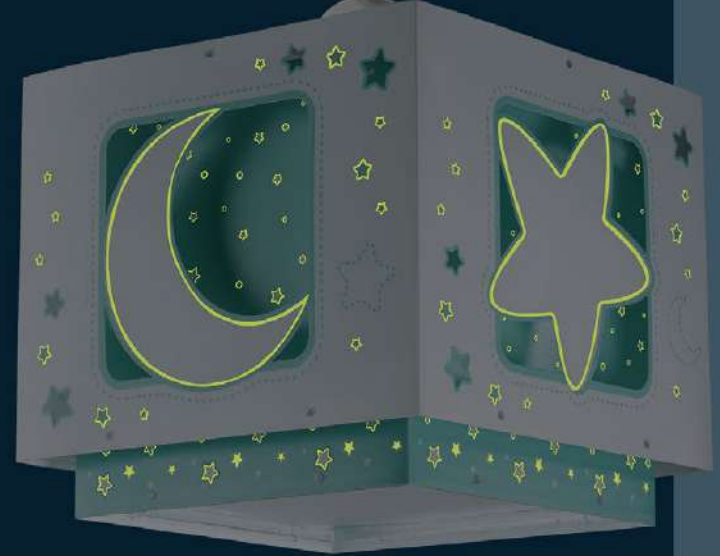

moonlight

63231H
13'5 x 13'5 cm
15 cm
14 cm
12'5 x 12'5 cm
1 x 0W max.
LED - E-14

63232H
49'5 cm
21'5 cm
24 x 24 cm
1 x 15W max.
LED - E-27

63233NH
5'5 cm
15 cm
12'5 cm
98 cm
3 x 15W max.
LED - E-27

63236H
16'5 cm
30 x 30 cm
2 x 15W max.
LED - E-27

A
63239H
13'5 x 13'5 cm
15 cm
11'5 cm
20 cm
1 x 15W max.
LED - E-27

B