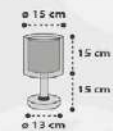

Clouds

41411E

1 x 8W max.
LED - E-14

41412E

1 x 15W max.
LED - E-27

41413E

3 x 15W max.
LED - E-27

41416E

2 x 15W max.
LED - E-27

1 x 15W max.
LED - E-27