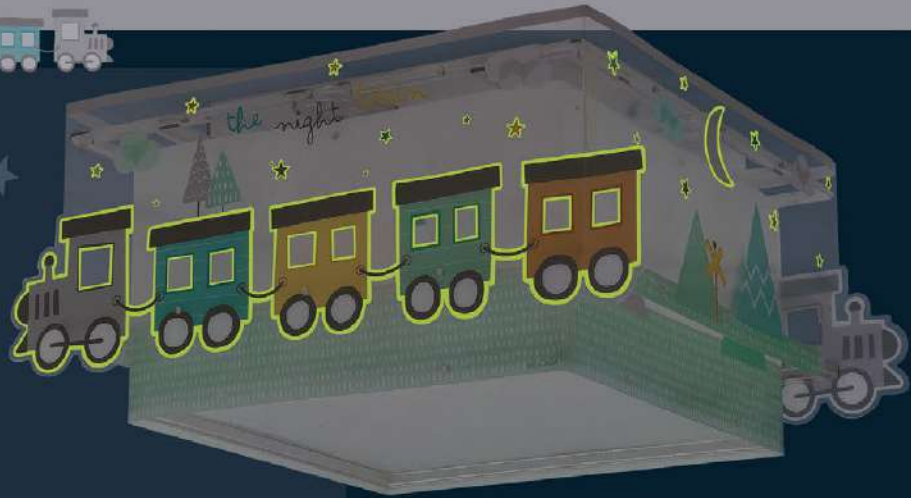

1 x 1.5W max.  
LED - E-27

63536

2 x 1.5W max.  
LED - E-27

1 x 1.5W max.  
LED - E-27

**63531**  
 18,5 cm 14 cm  
 12,5 x 12,5 cm  
 1 x 8W max.  
 LED - E-14

**63532**  
 43,5 cm  
 24 cm 52 cm  
 1 x 15W max.  
 LED - E-27