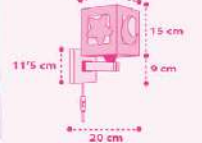

3 x 15W max.
LED · E-27

63236S

16'5 cm

2 x 15W max.
LED · E-27

A
63239S

13'5 x 13'5 cm

1 x 15W max.
LED · E-27

B