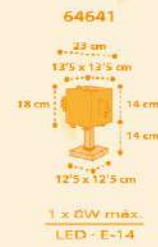

# little chicken

my farm 

**63401**  
 12.5 x 12.5 cm  
 15 cm  
 14 cm  
 12.5 x 12.5 cm  
 1 x 0.9W max.  
 LED - E-14

**63402**  
 43.5 cm  
 21.5 cm  
 24 x 24 cm  
 1 x 1.5W max.  
 LED - E-27

**A**  
**63409**  
 12.5 x 12.5 cm  
 15 cm  
 11.5 cm  
 9 cm  
 20 cm  
 1 x 1.5W max.  
 LED - E-27