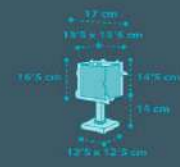

ROCKET

63351

1 x 0W max.
LED - E-14

63352

1 x 15W max.
LED - E-27

63353

3 x 15W max.
LED - E-27

A
63359

1 x 15W max.
LED - E-27

B