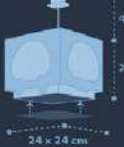

1 x 0W max.
LED - E-14

63162T

49'5 cm