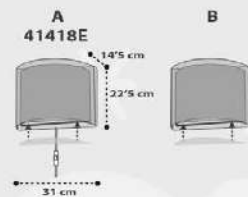

1 x 15W max.
LED - E-27