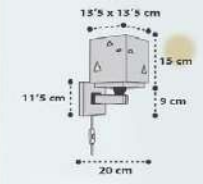

1 x 15W max.
LED - E-27

A
73249

B

1 x 15W max.
LED - E-27