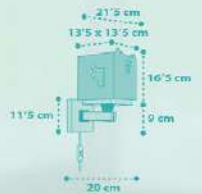

1 x 15W max.
LED - E-27

A
64389