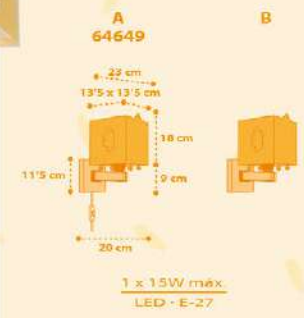

# little chicken

my farm 

**63401**  
 12.5 x 12.5 cm  
 15 cm  
 14 cm  
 12.5 x 12.5 cm  
 1 x 0.9W max.  
 LED - E-14

**63402**  
 43.5 cm  
 21.5 cm  
 24 x 24 cm  
 1 x 1.5W max.  
 LED - E-27

**A**  
**63409**  
 12.5 x 12.5 cm  
 15 cm  
 11.5 cm  
 9 cm  
 20 cm  
 1 x 1.5W max.  
 LED - E-27