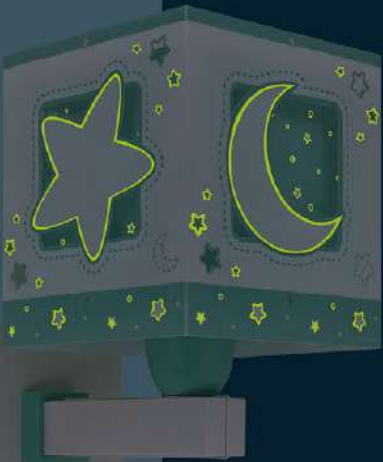

moonlight

63231H
13'5 x 13'5 cm
15 cm
14 cm
12'5 x 12'5 cm
1 x 0W max.
LED - E-14

63232H
49'5 cm
21'5 cm
24 x 24 cm
1 x 15W max.
LED - E-27

63233NH
5'5 cm
15 cm
12'5 cm
98 cm
3 x 15W max.
LED - E-27

63236H
16'5 cm
30 x 30 cm
2 x 15W max.
LED - E-27

A
63239H
13'5 x 13'5 cm
15 cm
11'5 cm
20 cm
1 x 15W max.
LED - E-27

B