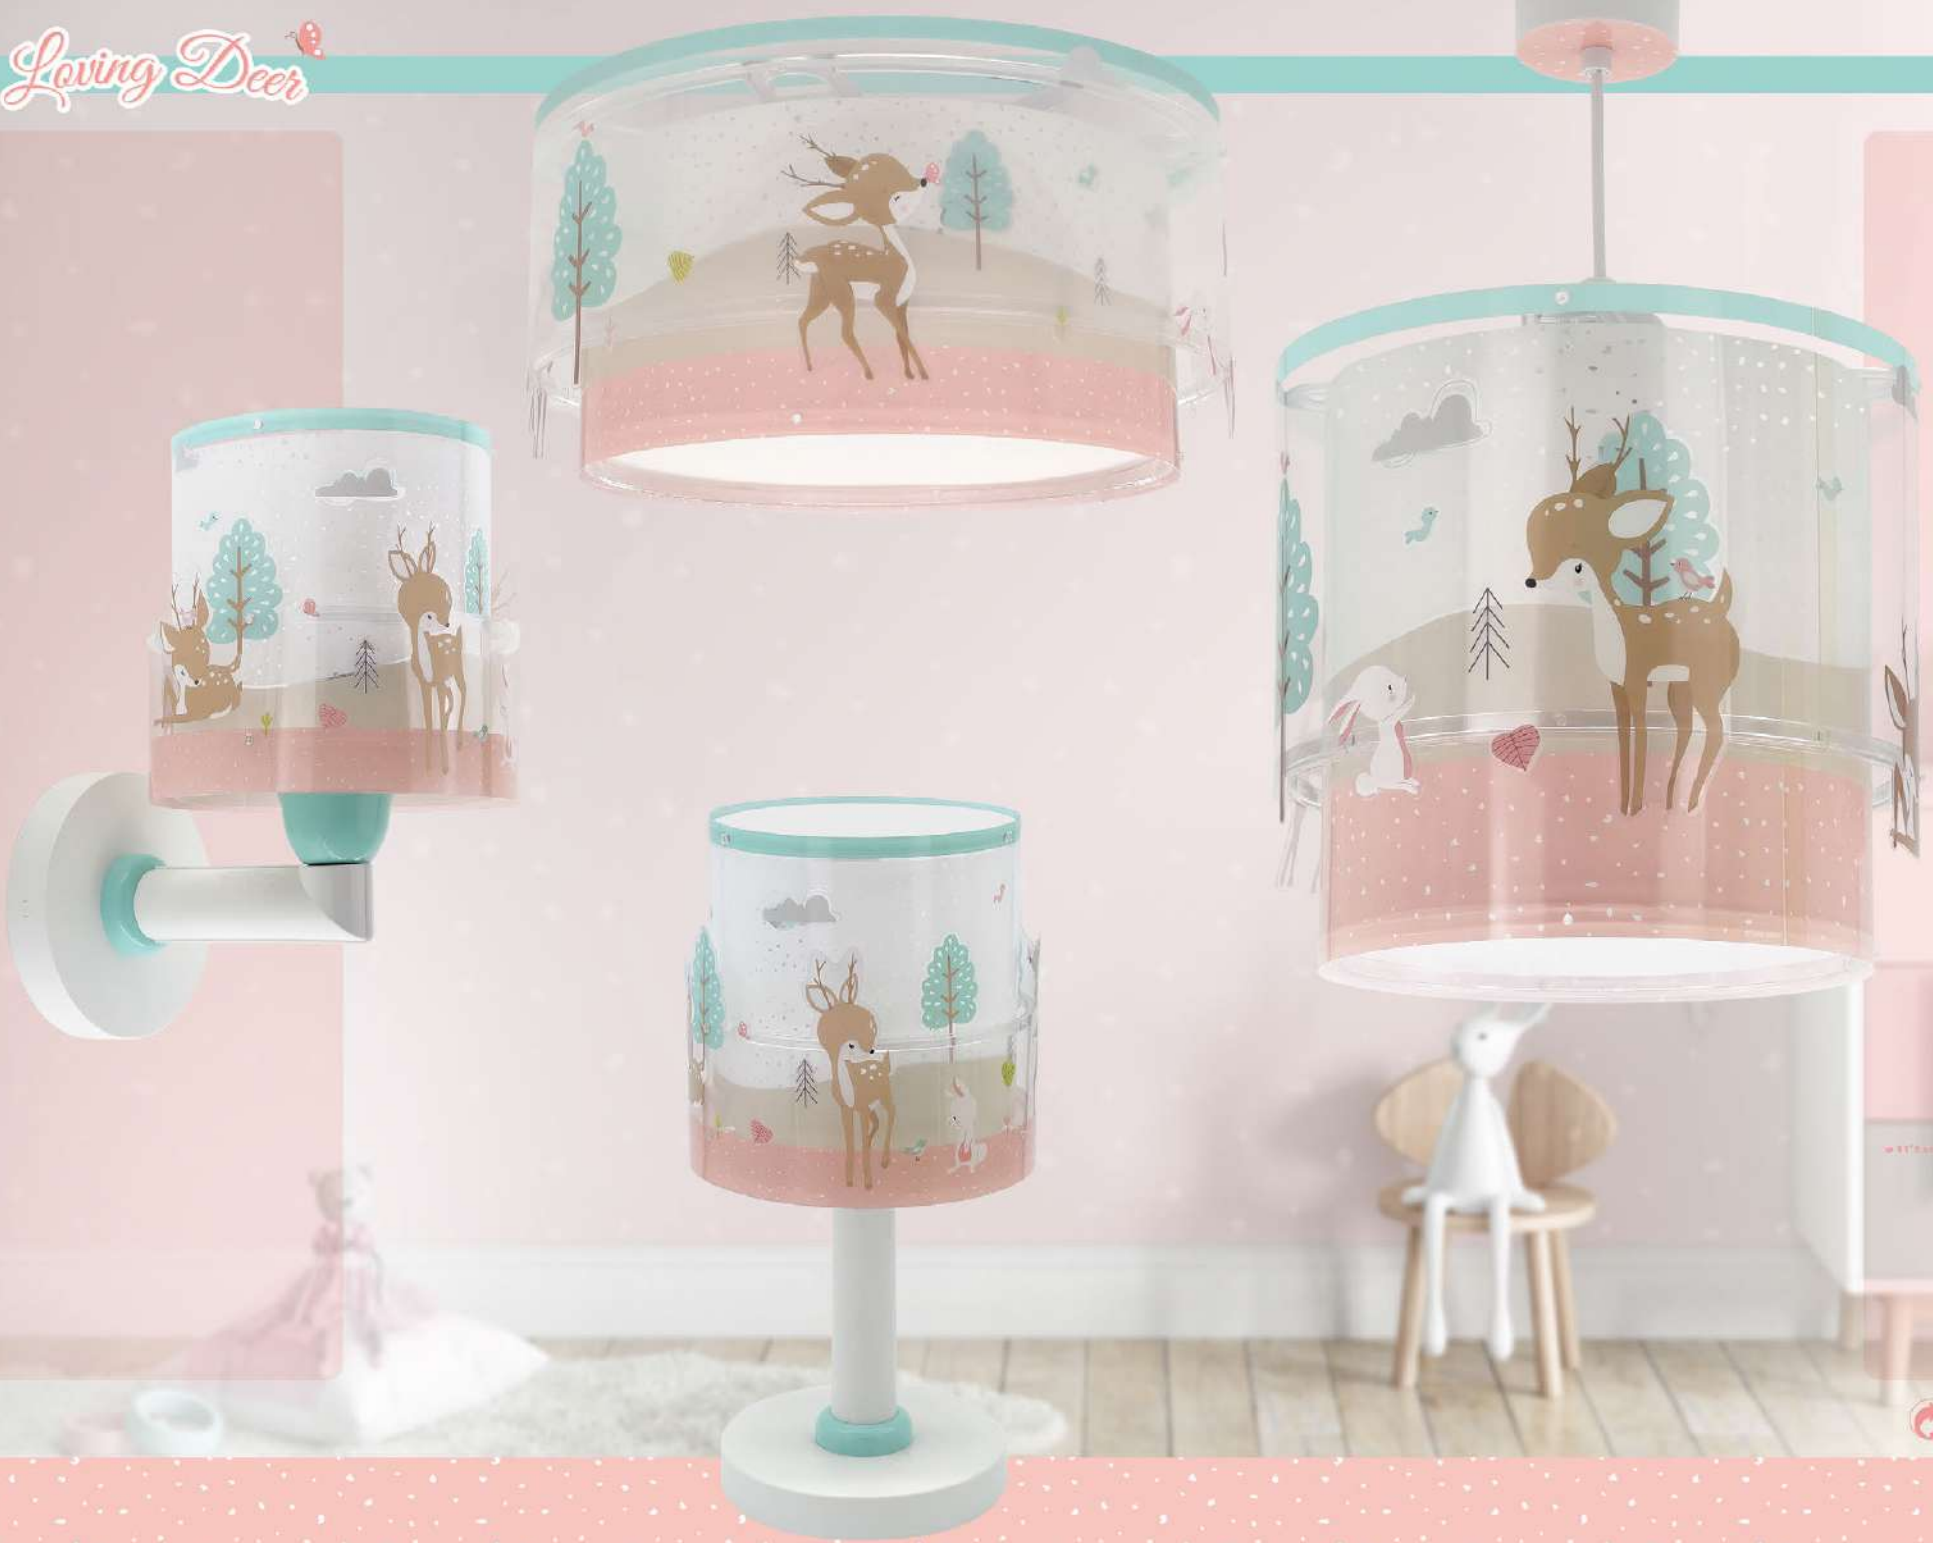

61271

1 x 6W max.
LED - E-14

61272

1 x 15W max.
LED - E-27

61276

2 x 15W max.
LED - E-27

A
61279

1 x 15W max.
LED - E-27