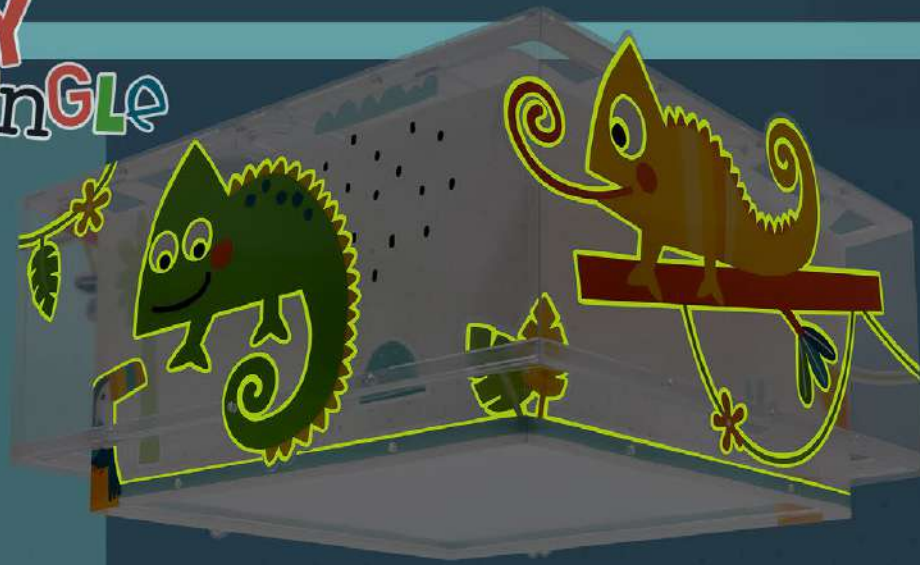

HAPPY JUNGLE