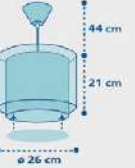

1 x 8W max.
LED - E-14

60612