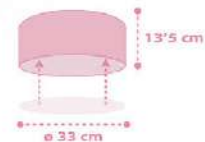

2 x 15W máx.
LED · E-27

42006S