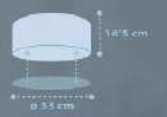

1 x 15W max.
LED - E-27

82216T