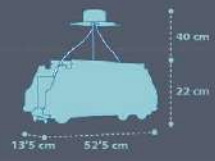

police!

60610

3 x 15W max.
LED - E-27

60614

3 x 15W max.
LED - E-27