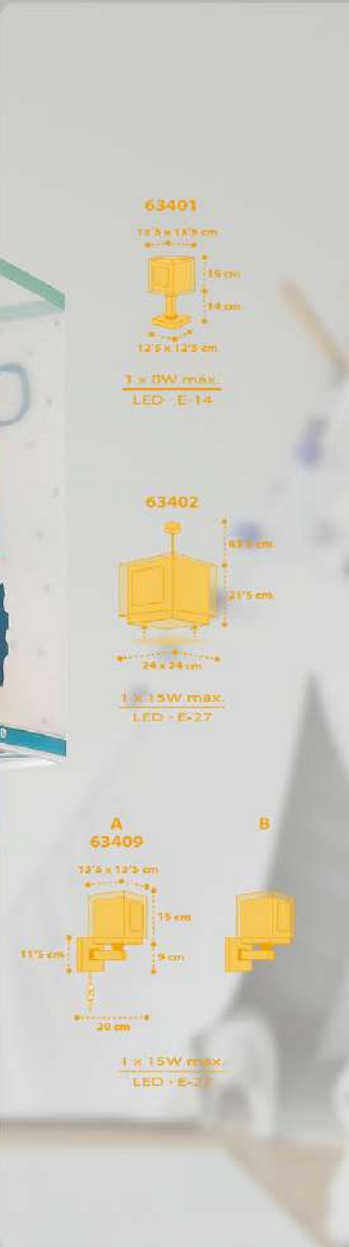

# little chicken

my farm 

**63401**  
 12.5 x 12.5 cm  
 15 cm  
 14 cm  
 12.5 x 12.5 cm  
 1 x 0.9W max.  
 LED - E-14

**63402**  
 43.5 cm  
 21.5 cm  
 24 x 24 cm  
 1 x 1.5W max.  
 LED - E-27

**A**  
**63409**  
 12.5 x 12.5 cm  
 15 cm  
 11.5 cm  
 9 cm  
 20 cm  
 1 x 1.5W max.  
 LED - E-27