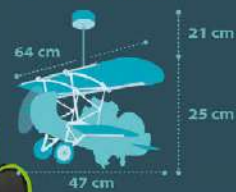

54542
Crocodile Plane