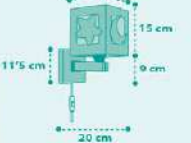

2 x 15W max.
LED - E-27

A

63239H

13'5 x 13'5 cm

1 x 15W max.
LED - E-27

B