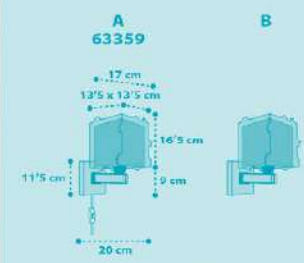

# ROCKET

1 x 8W máx.  
LED - E-14

1 x 15W máx.  
LED - E-27

3 x 15W máx.  
LED - E-27

1 x 15W máx.  
LED - E-27