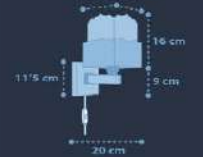

1 x 15W max.
LED - E-27

A
63169T

13'5 x 13'5 cm