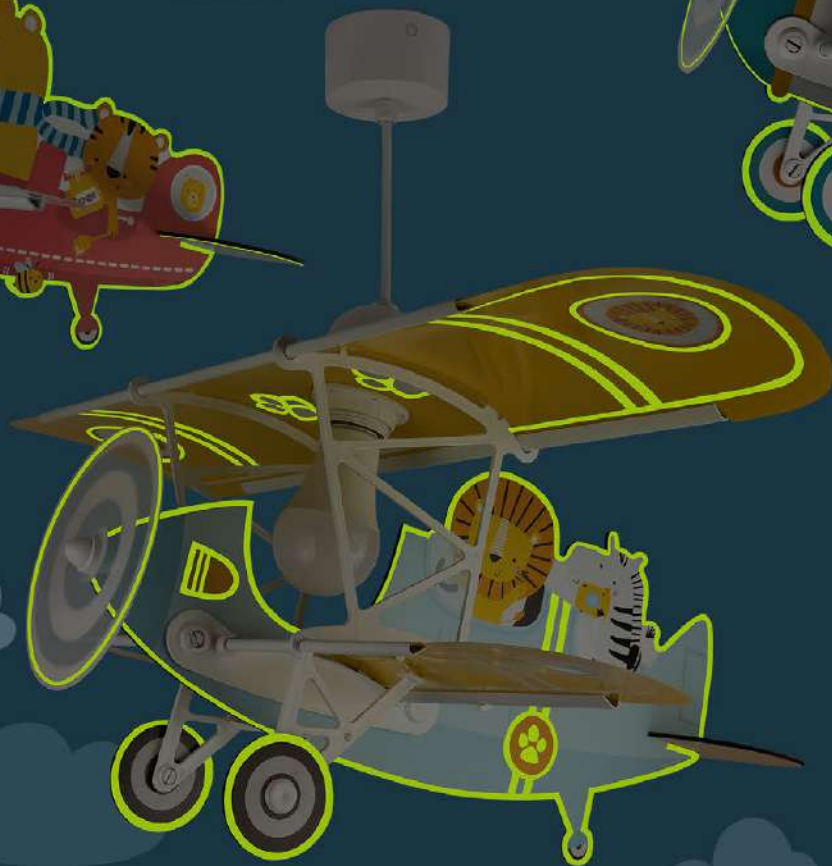

1 x 15W max.  
LED - E-27

B

**little**  
PLANES

**New Collection**

# Little PLANES

**54542 Crocodile Plane**

**54572 Teddy Plane**

**54602 Lion Plane**

1 x 15W máx.  
LED - E-27 - Not included

# little PLANES

54542  
Crocodile Plane

54572  
Teddy Plane

54602  
Lion Plane

1 x 15W max.  
LED - E-27 - Not included

color  
light

get some color in your life

color  
light